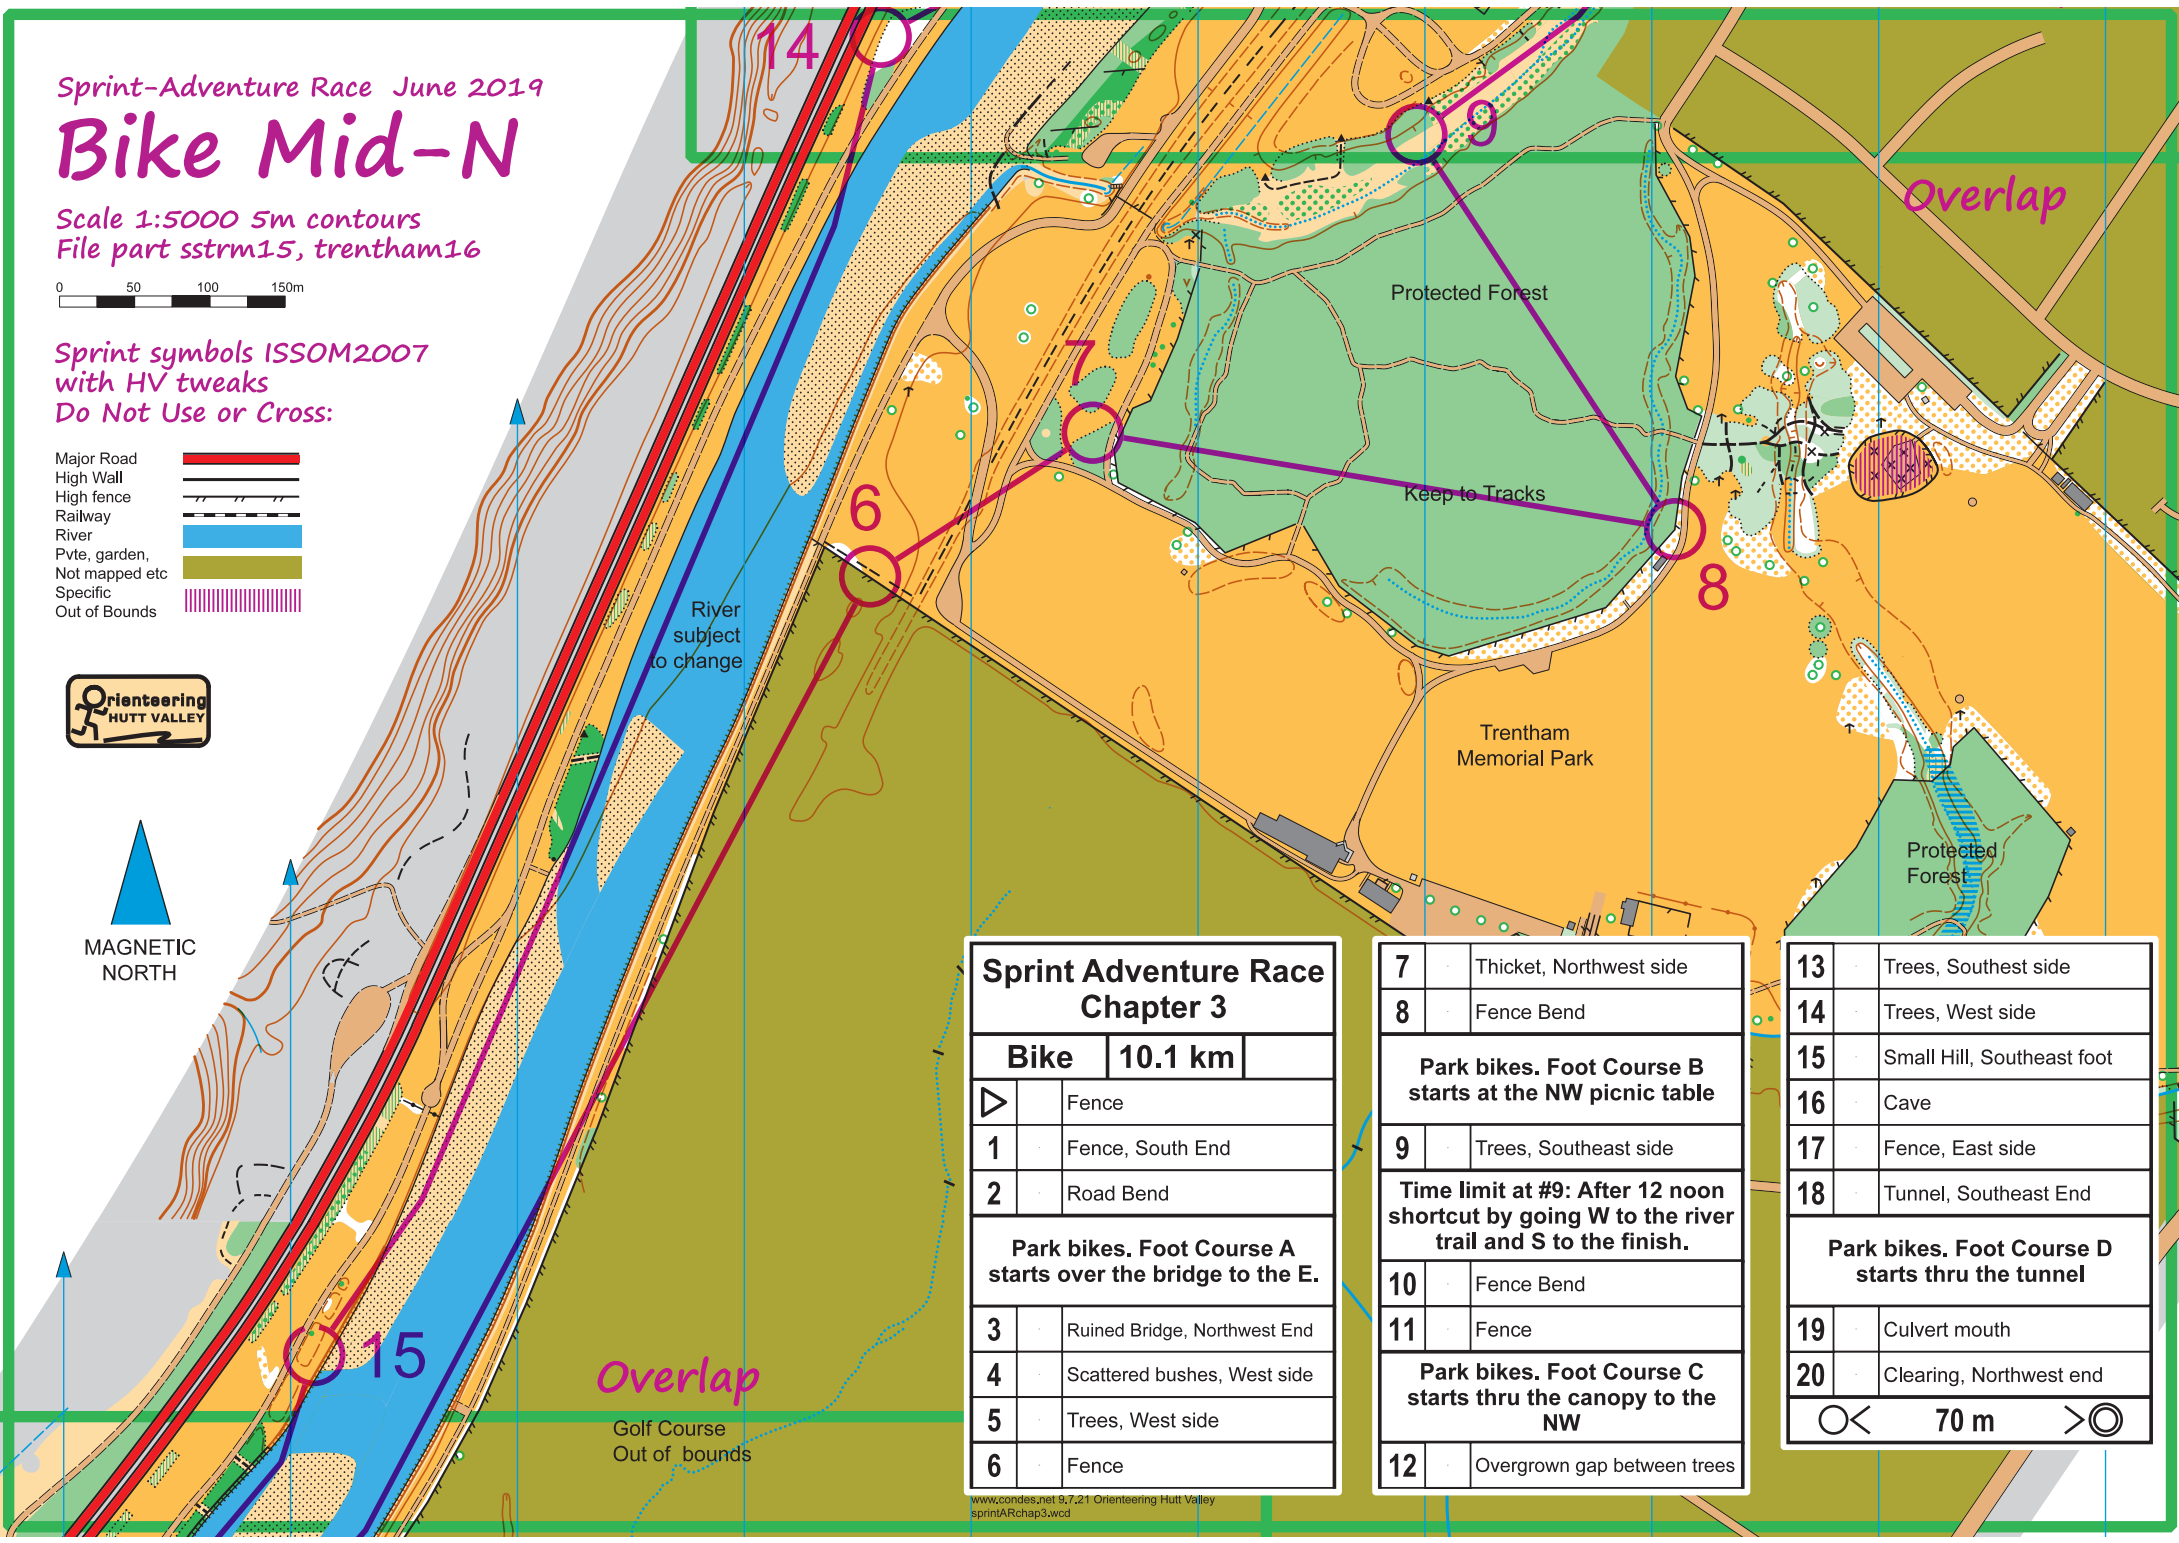

Sprint-Adventure Race June 2019

Bike Mid-N

Scale 1:5000 5m contours
File part sstrm15, trentham16

Sprint symbols ISSOM2007
with HV tweaks
Do Not Use or Cross:

- Major Road
- High Wall
- High fence
- Railway
- River
- Pvte, garden, Not mapped etc
- Specific
- Out of Bounds

Sprint Adventure Race Chapter 3	
Bike	10.1 km
	Fence
1	Fence, South End
2	Road Bend
Park bikes. Foot Course A starts over the bridge to the E.	
3	Ruined Bridge, Northwest End
4	Scattered bushes, West side
5	Trees, West side
6	Fence

7	Thicket, Northwest side
8	Fence Bend
Park bikes. Foot Course B starts at the NW picnic table	
9	Trees, Southeast side
Time limit at #9: After 12 noon shortcut by going W to the river trail and S to the finish.	
10	Fence Bend
11	Fence
Park bikes. Foot Course C starts thru the canopy to the NW	
12	Overgrown gap between trees

13	Trees, Southeast side
14	Trees, West side
15	Small Hill, Southeast foot
16	Cave
17	Fence, East side
18	Tunnel, Southeast End
Park bikes. Foot Course D starts thru the tunnel	
19	Culvert mouth
20	Clearing, Northwest end